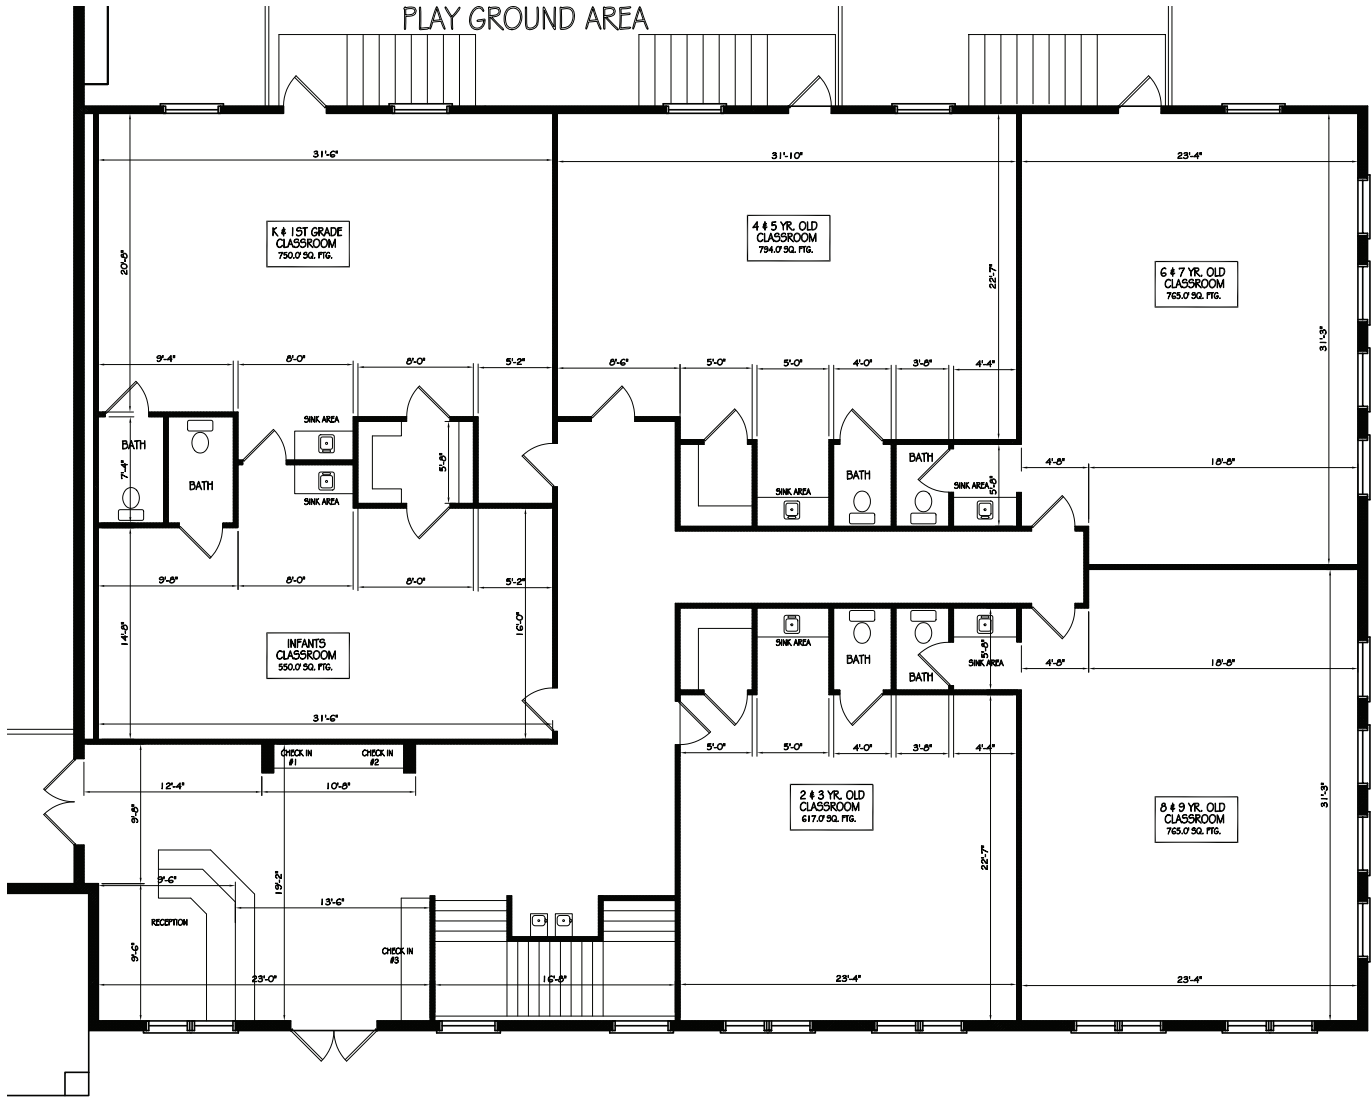

NEW CHILDREN'S WING

Main Level - 5700 Sq/Ft
 6 Large Classrooms
 Child Friendly Bathrooms
 Spacious Drop Off / Pick Up Area

Lower Level - 5700 Sq/Ft
 3 Large Classrooms
 Kids Church with Stage