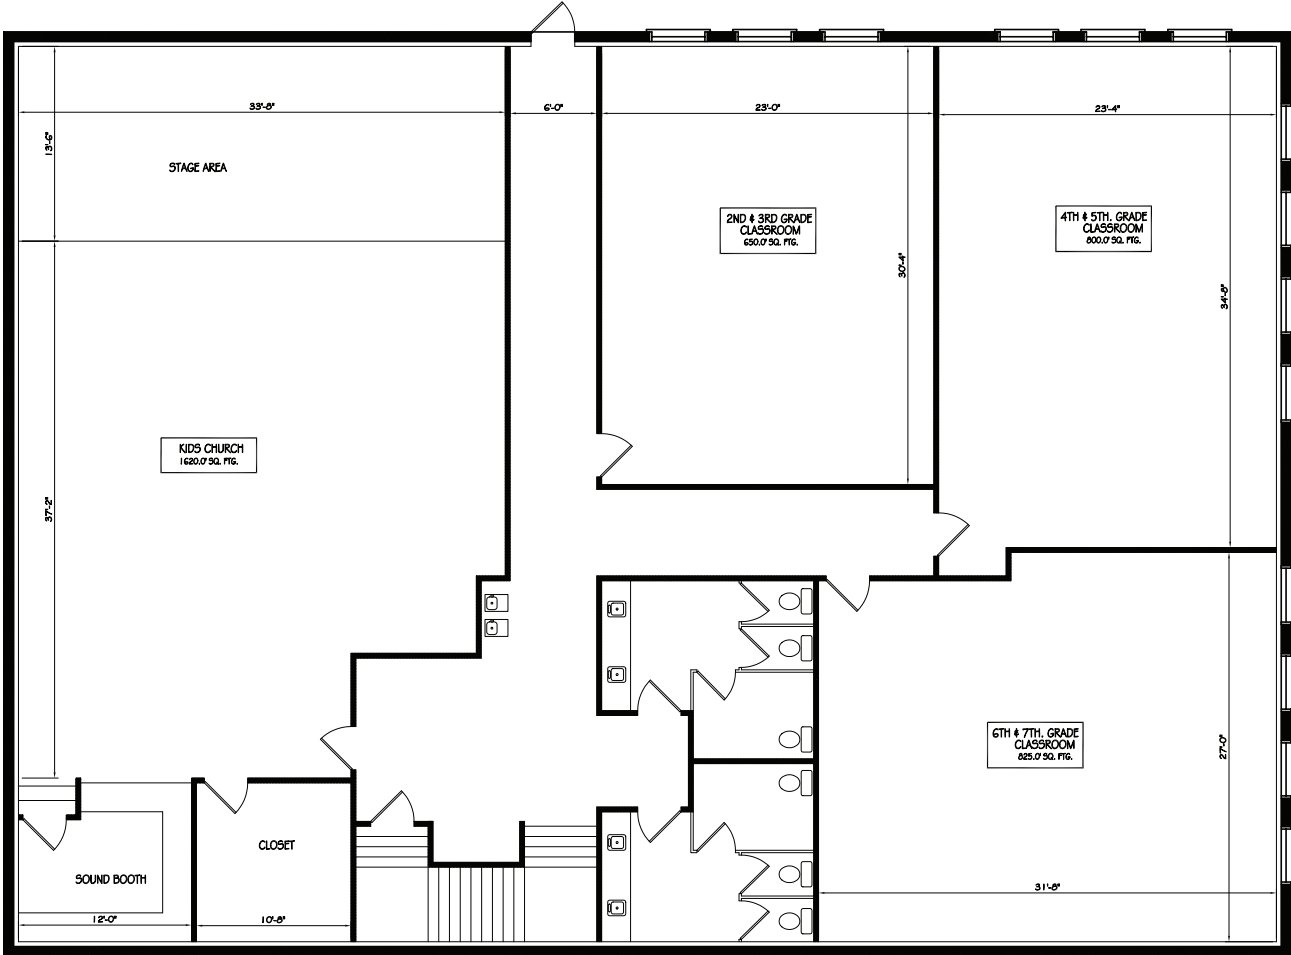

NEW CHILDREN'S WING

Main Level - 5700 Sq/Ft
 6 Large Classrooms
 Child Friendly Bathrooms
 Spacious Drop Off / Pick Up Area

Lower Level - 5700 Sq/Ft
 3 Large Classrooms
 Kids Church with Stage